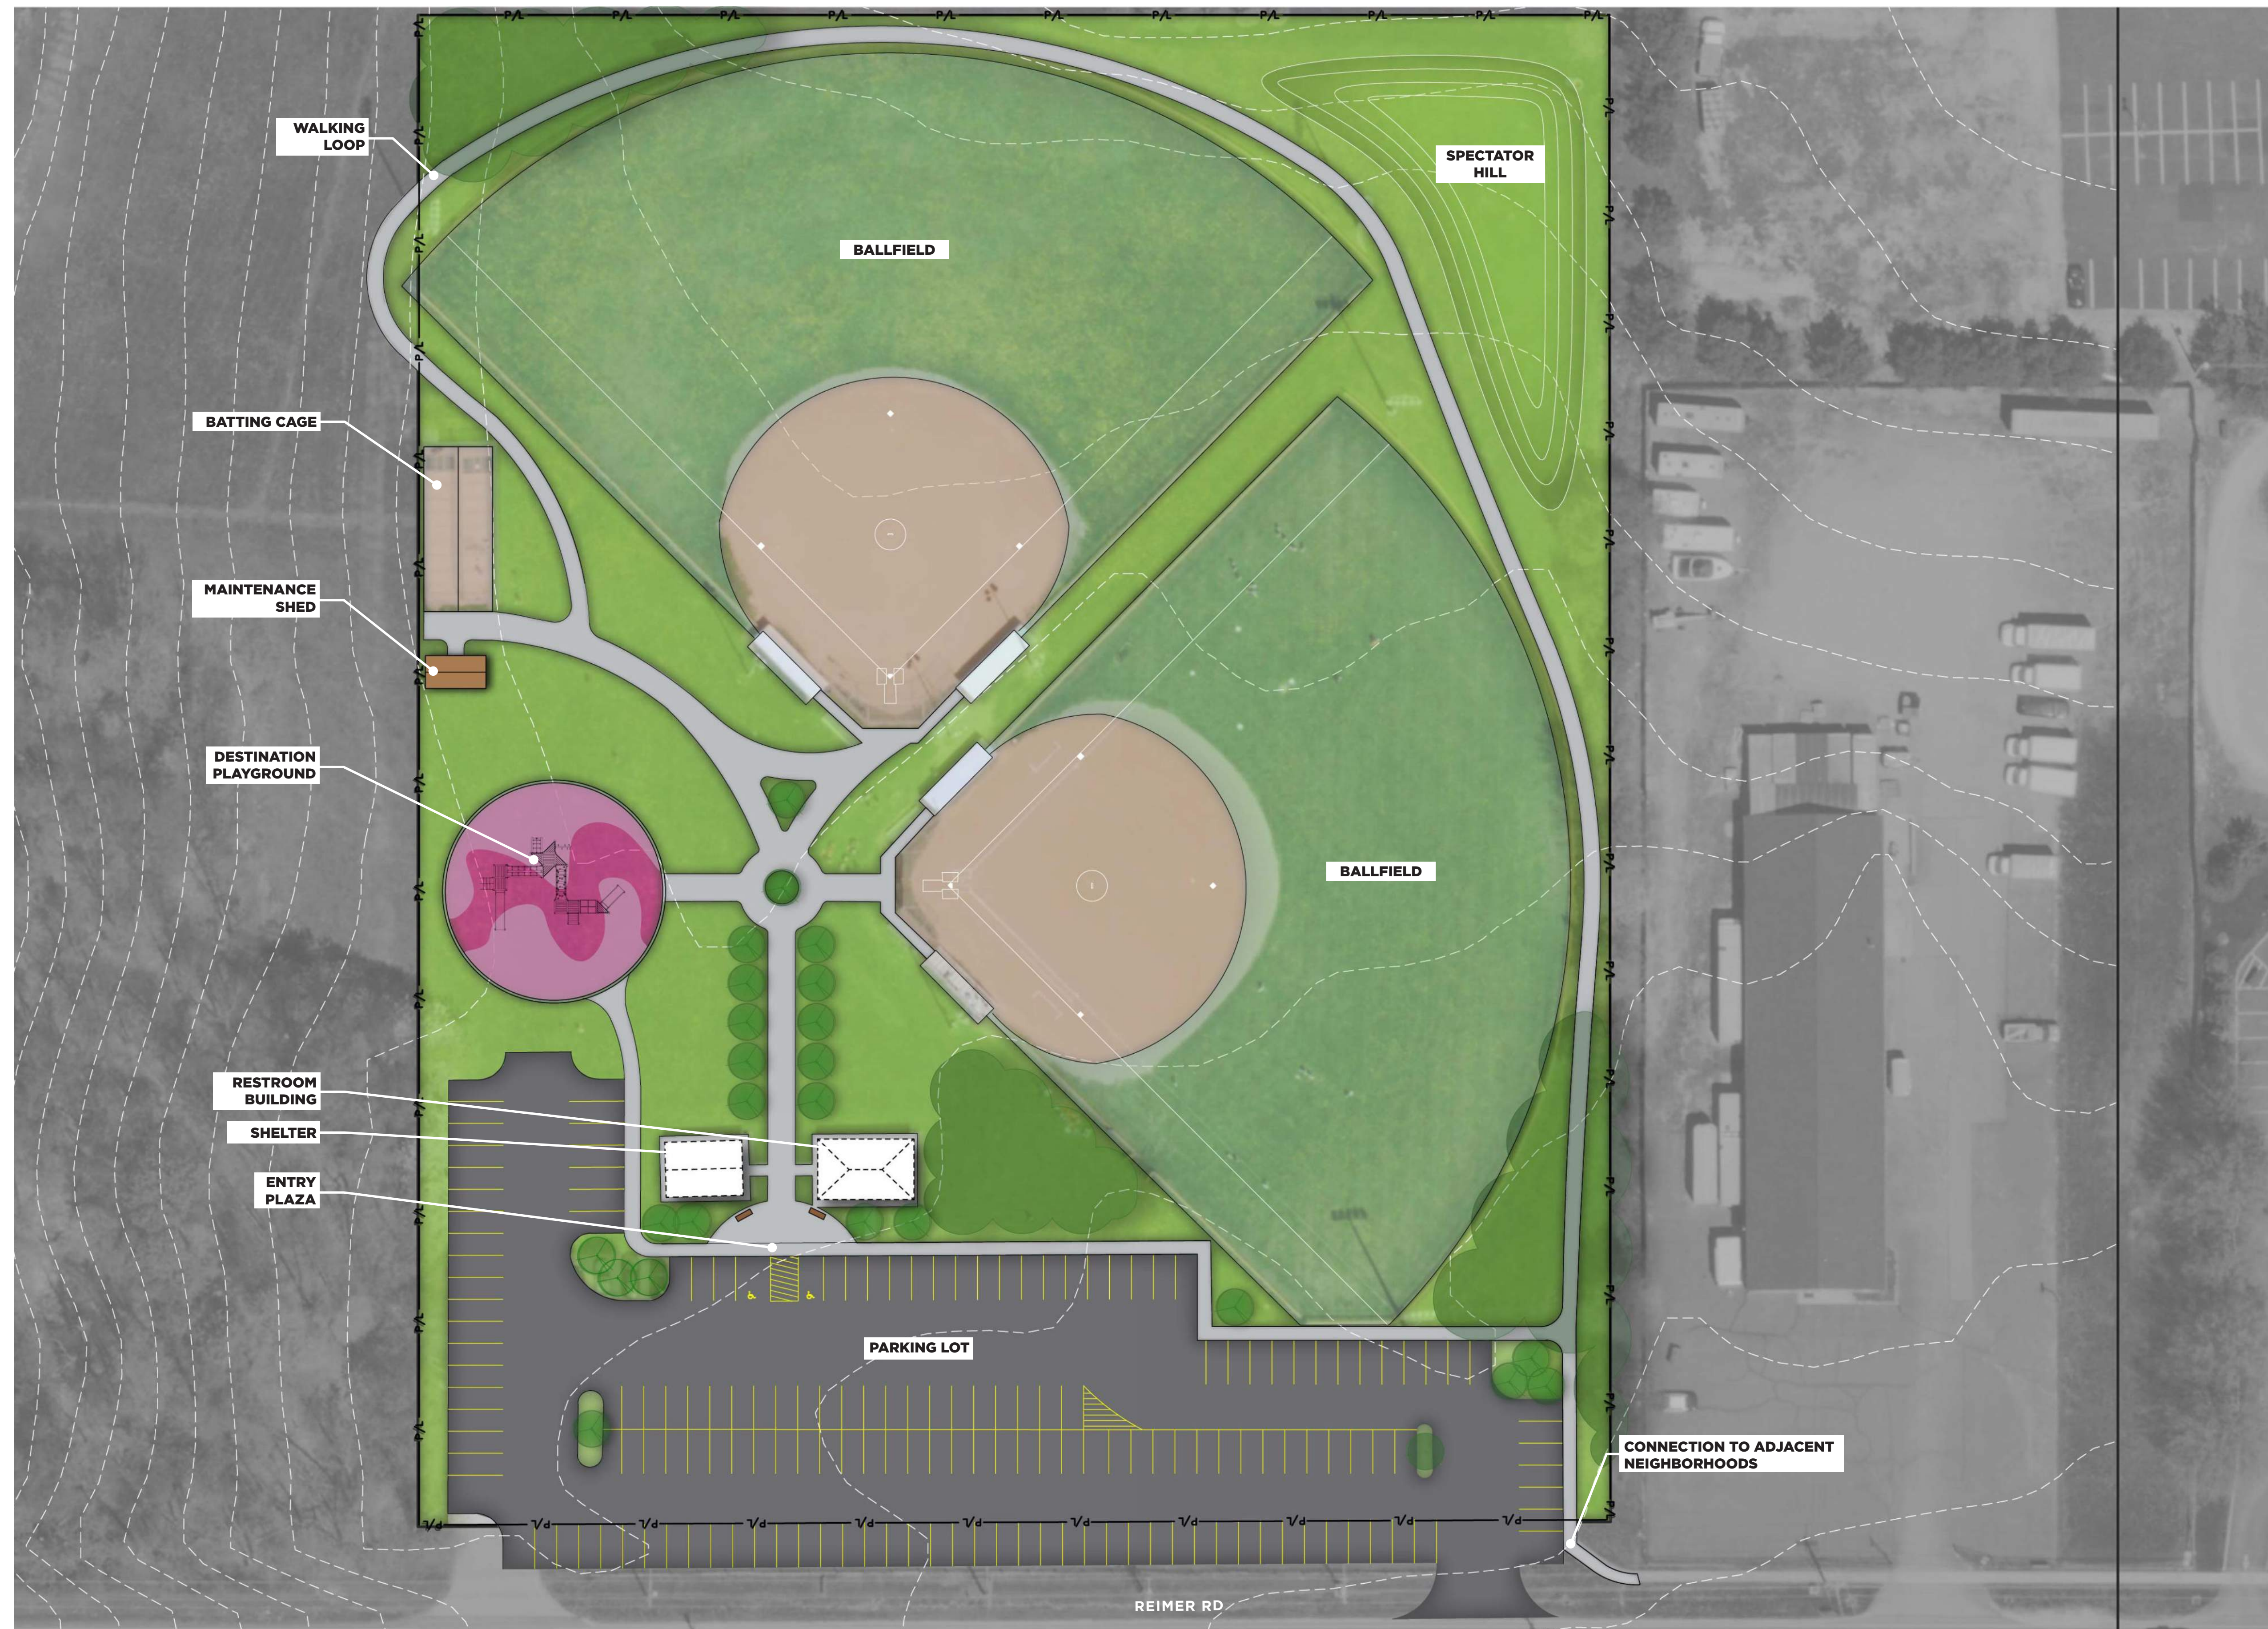

# MEMORIAL PARK | WADSWORTH PARKS MASTER PLAN

03/22/2023

\*EXISTING ATHLETIC AMENITIES NOT SHOWN ABOVE TO BE RELOCATED TO FUTURE PARK PRIOR TO IMPLEMENTATION OF NEW AMENITIES

▶ **CONCEPT PLAN - DRAFT**

# DURLING PARK | WADSWORTH PARKS MASTER PLAN

03/22/2023

\*EXISTING ATHLETIC AMENITIES NOT SHOWN ABOVE TO BE RELOCATED TO FUTURE PARK PRIOR TO IMPLEMENTATION OF NEW AMENITIES

► CONCEPT PLAN - DRAFT

# WEATHERSTONE PARK | WADSWORTH PARKS MASTER PLAN

03/22/2023

\*EXISTING ATHLETIC AMENITIES NOT SHOWN ABOVE TO BE RELOCATED TO FUTURE PARK PRIOR TO IMPLEMENTATION OF NEW AMENITIES

▶ CONCEPT PLAN - DRAFT

# VALLEY VIEW PARK | WADSWORTH PARKS MASTER PLAN

03/22/2023

\*EXISTING ATHLETIC AMENITIES NOT SHOWN ABOVE TO BE RELOCATED TO FUTURE PARK PRIOR TO IMPLEMENTATION OF NEW AMENITIES

► **CONCEPT PLAN - DRAFT**