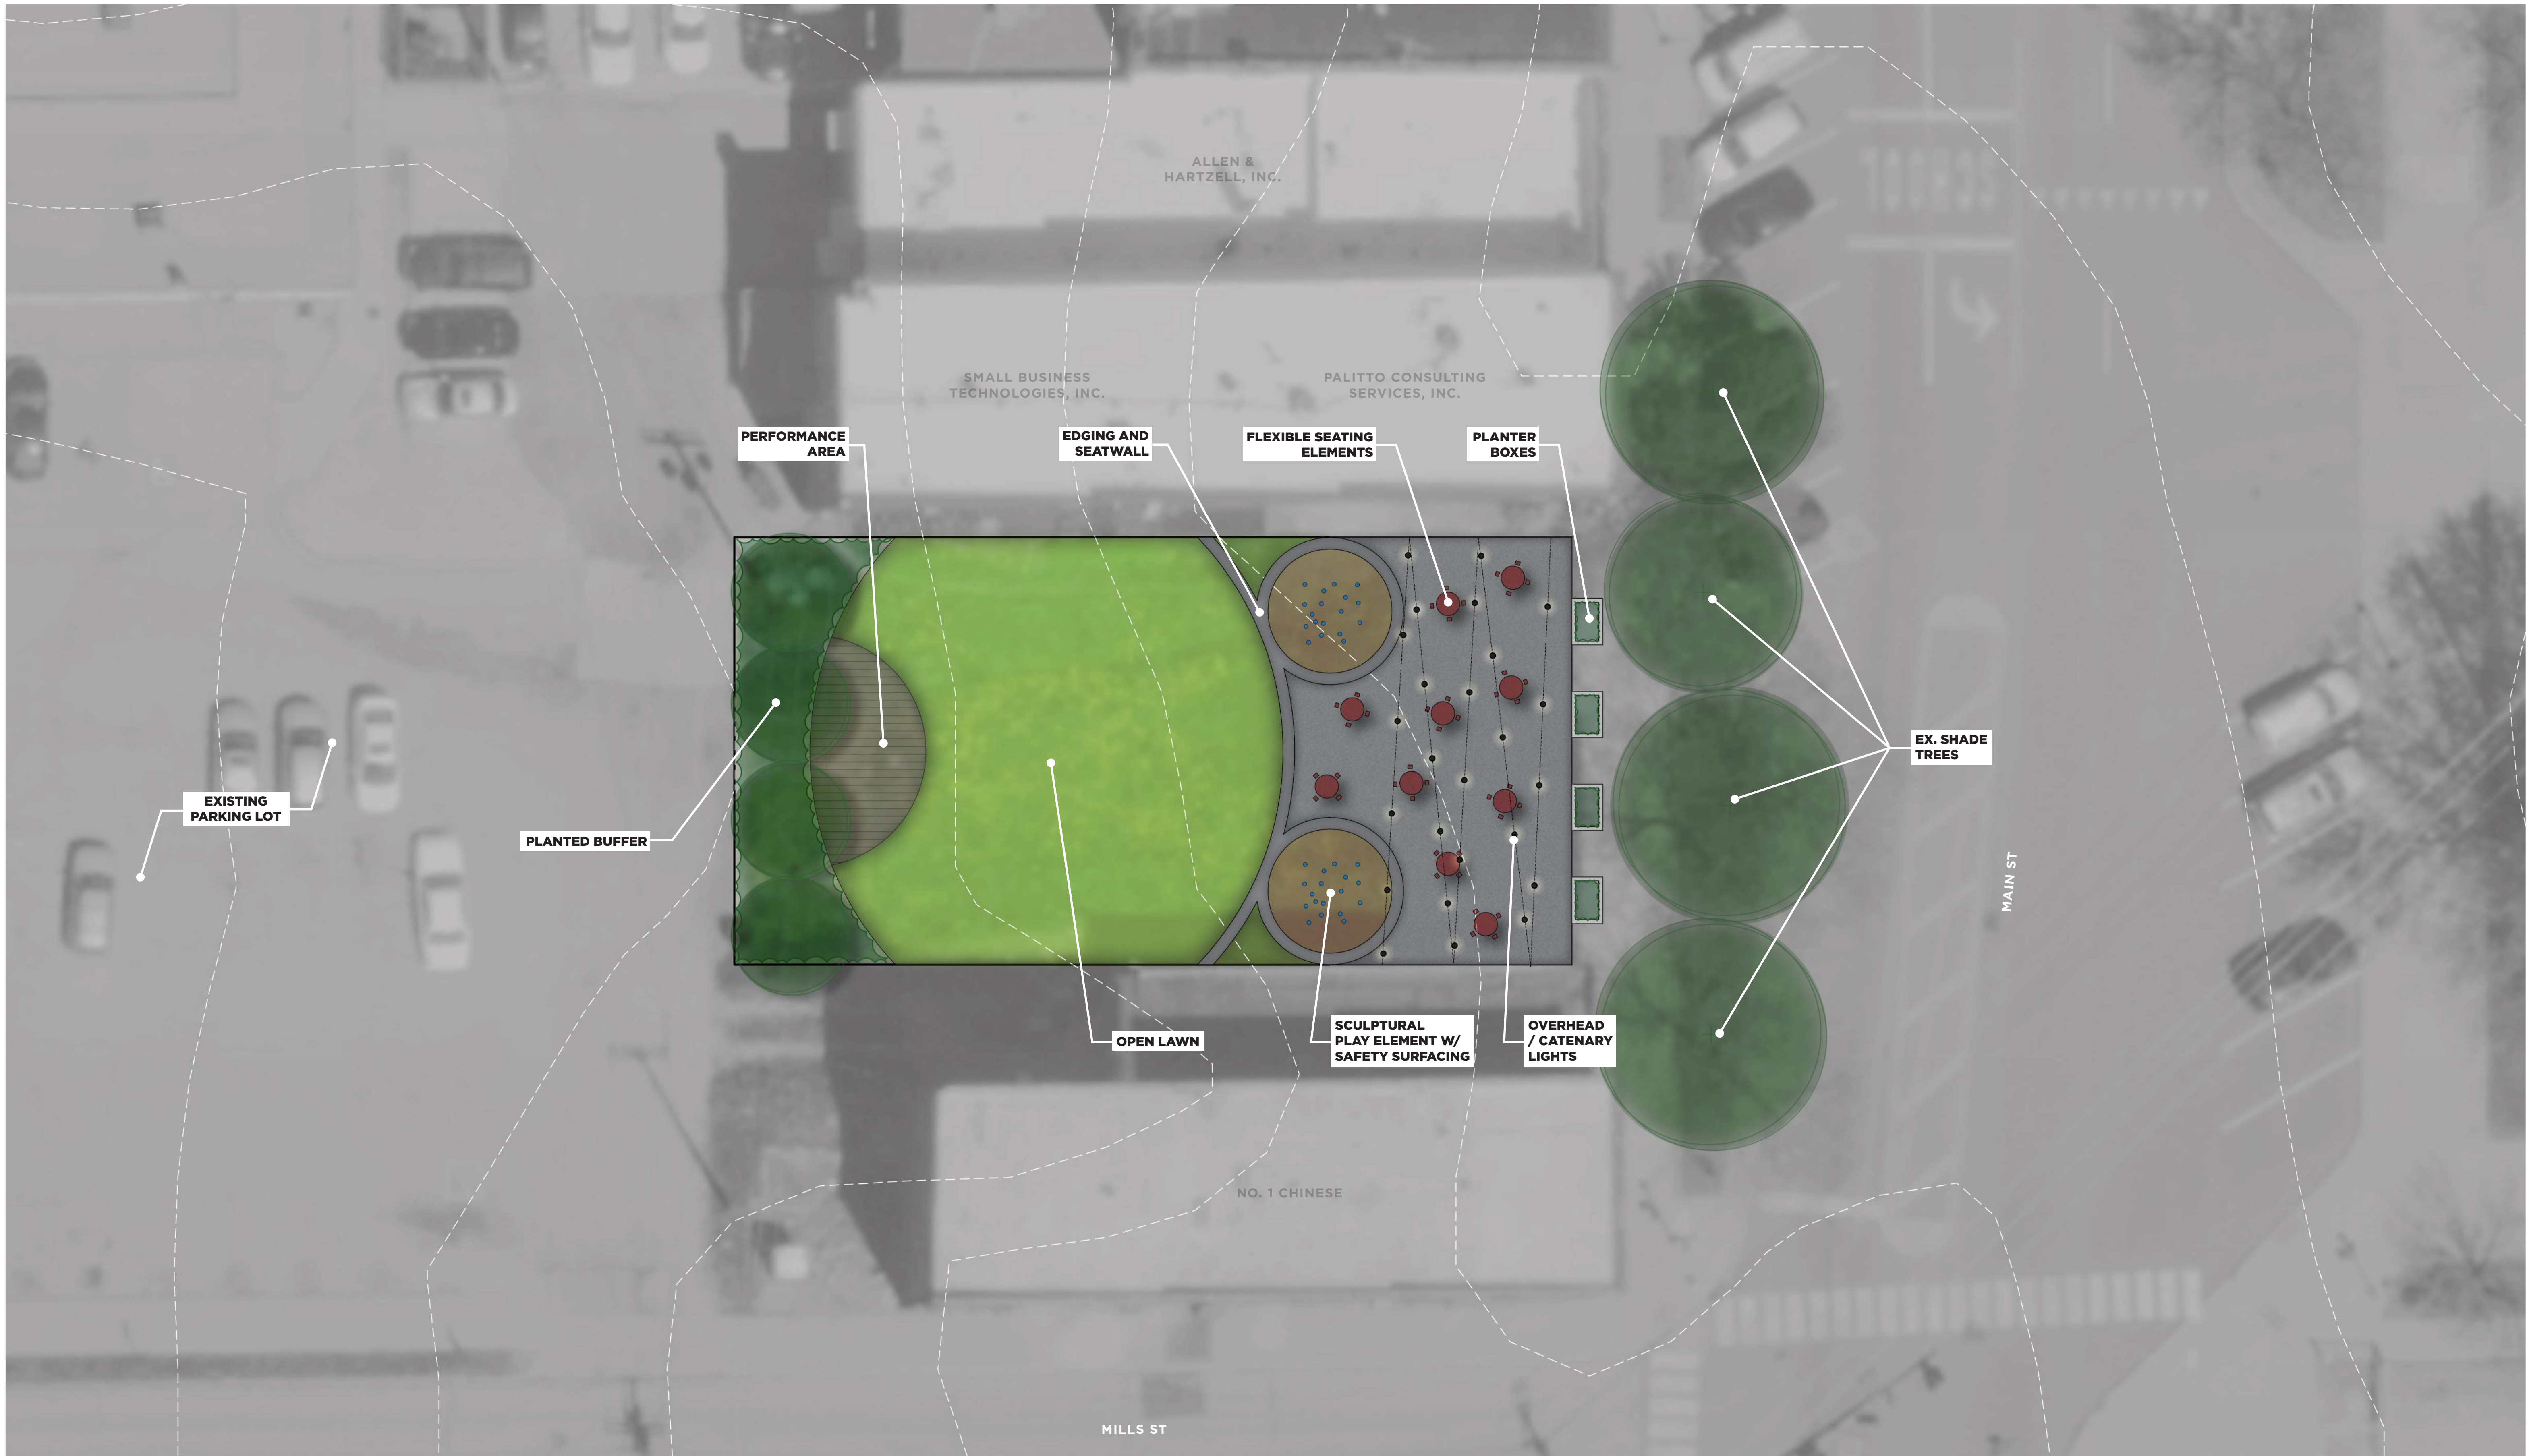

# WEATHERSTONE PARK | WADSWORTH PARKS MASTER PLAN

03/22/2023

\*EXISTING ATHLETIC AMENITIES NOT SHOWN ABOVE TO BE RELOCATED TO FUTURE PARK PRIOR TO IMPLEMENTATION OF NEW AMENITIES

▶ CONCEPT PLAN - DRAFT

# VALLEY VIEW PARK | WADSWORTH PARKS MASTER PLAN

03/22/2023

\*EXISTING ATHLETIC AMENITIES NOT SHOWN ABOVE TO BE RELOCATED TO FUTURE PARK PRIOR TO IMPLEMENTATION OF NEW AMENITIES

► **CONCEPT PLAN - DRAFT**

# FRIEDT PARK | WADSWORTH PARKS MASTER PLAN

03/22/2023

\*EXISTING ATHLETIC AMENITIES NOT SHOWN ABOVE TO BE RELOCATED TO FUTURE PARK PRIOR TO IMPLEMENTATION OF NEW AMENITIES

▶ CONCEPT PLAN - DRAFT

# HOLMESBROOK PARK | WADSWORTH PARKS MASTER PLAN

03/22/2023

▶ CONCEPT PLAN - DRAFT